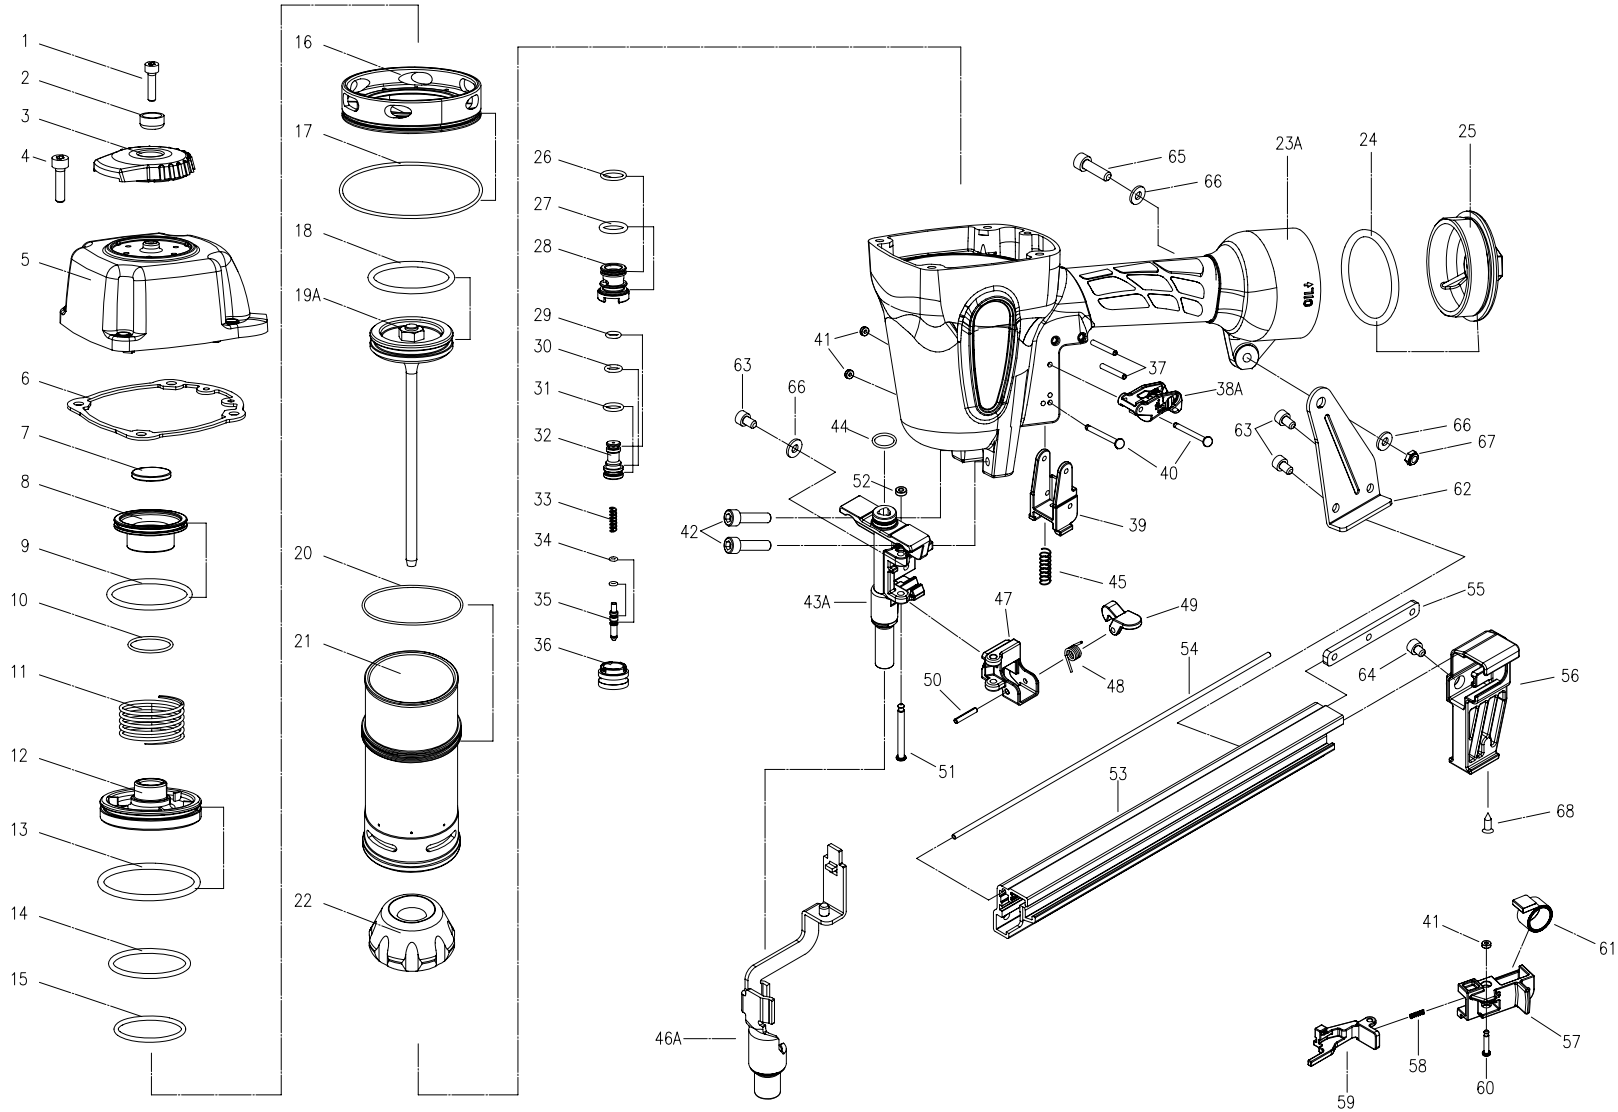

EXPLODED VIEW

aerosmith®

ST3025C Parts List

Effective 8-31-2013

Number	Part Number	Description
1	30106080766	Hex Soc. Hd. Bolt
2	20790000001	Washer
3	20790010115	Deflector
4	30106250866	Hex Soc. Hd. Bolt
5	209400201XX	Cap
6	20940130000	Gasket (Driver,Bumper and O -ring kits)
7	20940190015	Seal (O-ring kit) - Discontinued
7	22610190017	Seal (O-ring kit)
8	20940140116	Piston Stopper - Discontinued
8	22570140000	Piston Stopper
9	30700040000	O-Ring (O-ring kit)
10	30700008000	O-Ring (O-ring kit)
11	20940160000	Spring
12	20940150016	Piston, Head Valve -Discontinued
12	22570150000	Piston, Head Valve - Discontinued
12	20940150016	Piston, Head Valve
14	30700075000	O-Ring
15	30700117000	O-ring
16	20940340016	Retaining Ring
17	30700104000	O-Ring
18	30700019000	O-Ring (Driver kit)
19A	22570462001	Driver Assembly (Driver kit)
20	30700103000	O-Ring
21	20940350000	Cylinder
22	20940470115	Bumper (Bumper kit)
23A	225706010XX	Body Assembly
24	30700118000	O-Ring
25	209407X00XX	End Cap
26	30700079000	O-Ring (O-ring kit)
27	30700081000	O-Ring (O-ring kit)
28	20770900016	Valve
29	30700002000	O-Ring (O-ring kit)
30	30700201000	O-Ring (O-ring kit)
31	30700071000	O-Ring (O-ring kit)
32	20770910016	Valve Plunger
33	20770960001	Spring
34	30700080000	O-Ring (O-ring kit)
35	22220920000	Plunger
36	20770930015	Plunger Cap
37	30803240001	Spring Pin