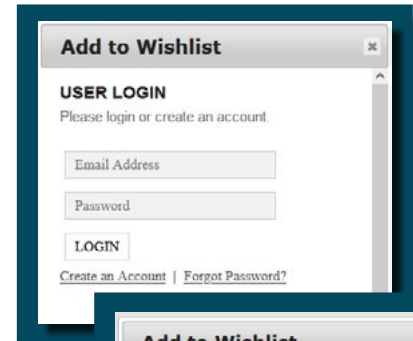

- How does it work?

Build and save your Wishlist by clicking the heart icon on images found in the product galleries or in the Materials Library.

HOW TO GET STARTED

- Step One:

Start by clicking on **Products** on the website homepage to find and view all of the Lafayette Interior Fashions products available. On each product page, you'll find a gallery of images displaying that product in various materials, each with a heart icon in the upper left corner.

LAFAYETTE INTERIOR FASHIONS™

AMERICAN QUALITY CUSTOM | SINCE 1950

• Step Two:

Clicking the heart icon will prompt you to create a login (if it's your first time to our site), or log in with your existing registered login information.

• Step Three:

Once logged in, you can create a *new* Wishlist, or choose an *existing* Wishlist you previously created, for your selected image. Close the pop-up box to continue adding more images, or click *Manage Wishlists* to view your created Wishlist.