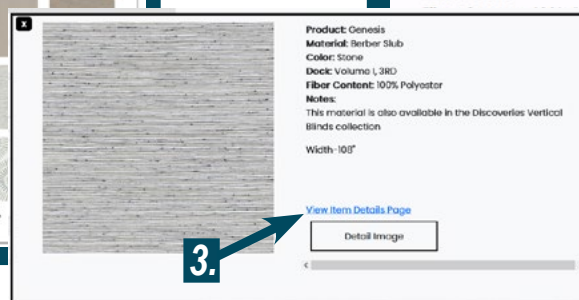

Want to choose and add the materials you love for those products as well? Click on **Materials Library** on the website homepage. From there you can view all of our fabrics/materials available for each product. Select your product type, filter by product, and click on the material. To see more information and add the material to your Wishlist, click *View Item Details Page*. Click the heart icon to add it to your Wishlist!