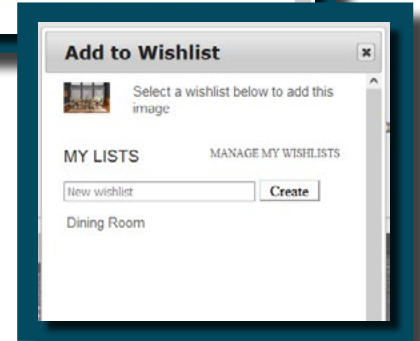

- How does it work?

Build and save your Wishlist by clicking the heart icon on images found in the product galleries or in the Materials Library.

HOW TO GET STARTED

- Step One:

Start by clicking on **Products** on the website homepage to find and view all of the Lafayette Interior Fashions products available. On each product page, you'll find a gallery of images displaying that product in various materials, each with a heart icon in the upper left corner.

LAFAYETTE INTERIOR FASHIONS™

AMERICAN QUALITY CUSTOM | SINCE 1950

• Step Two:

Clicking the heart icon will prompt you to create a login (if it's your first time to our site), or log in with your existing registered login information.

• Step Three:

Once logged in, you can create a *new* Wishlist, or choose an *existing* Wishlist you previously created, for your selected image. Close the pop-up box to continue adding more images, or click *Manage Wishlists* to view your created Wishlist.