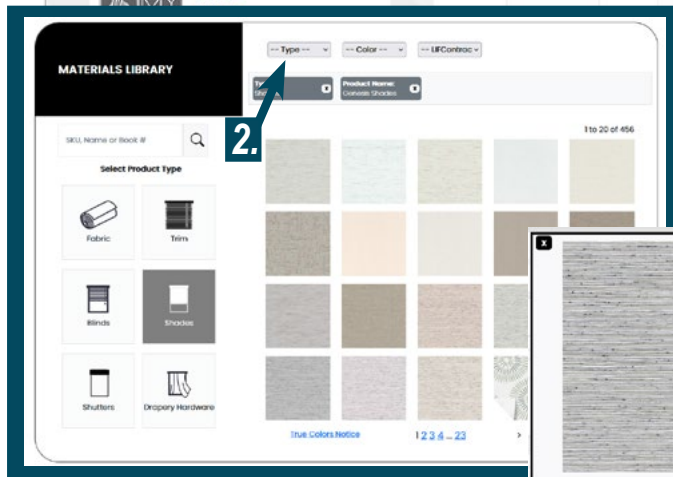

- How does it work?

Build and save your Wishlist by clicking the heart icon on images found in the product galleries or in the Materials Library.

HOW TO GET STARTED

- Step One:

Start by clicking on **Products** on the website homepage to find and view all of the Lafayette Interior Fashions products available. On each product page, you'll find a gallery of images displaying that product in various materials, each with a heart icon in the upper left corner.

LAFAYETTE INTERIOR FASHIONS™

AMERICAN QUALITY CUSTOM | SINCE 1950

• Step Two:

Clicking the heart icon will prompt you to create a login (if it's your first time to our site), or log in with your existing registered login information.

• Step Three:

Once logged in, you can create a *new* Wishlist, or choose an *existing* Wishlist you previously created, for your selected image. Close the pop-up box to continue adding more images, or click *Manage Wishlists* to view your created Wishlist.

Want to choose and add the materials you love for those products as well? Click on **Materials Library** on the website homepage. From there you can view all of our fabrics/materials available for each product. Select your product type, filter by product, and click on the material. To see more information and add the material to your Wishlist, click *View Item Details Page*. Click the heart icon to add it to your Wishlist!