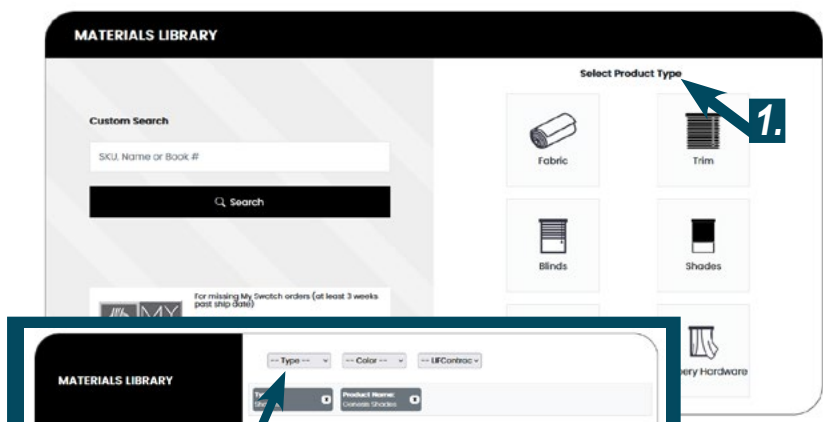

- How does it work?

Build and save your Wishlist by clicking the heart icon on images found in the product galleries or in the Materials Library.

HOW TO GET STARTED

- Step One:

Start by clicking on **Products** on the website homepage to find and view all of the Lafayette Interior Fashions products available. On each product page, you'll find a gallery of images displaying that product in various materials, each with a heart icon in the upper left corner.

LAFAYETTE INTERIOR FASHIONS™

AMERICAN QUALITY CUSTOM | SINCE 1950

• Step Two:

Clicking the heart icon will prompt you to create a login (if it's your first time to our site), or log in with your existing registered login information.

• Step Three:

Once logged in, you can create a *new* Wishlist, or choose an *existing* Wishlist you previously created, for your selected image. Close the pop-up box to continue adding more images, or click *Manage Wishlists* to view your created Wishlist.

Want to choose and add the materials you love for those products as well? Click on **Materials Library** on the website homepage. From there you can view all of our fabrics/materials available for each product. Select your product type, filter by product, and click on the material. To see more information and add the material to your Wishlist, click *View Item Details Page*. Click the heart icon to add it to your Wishlist!