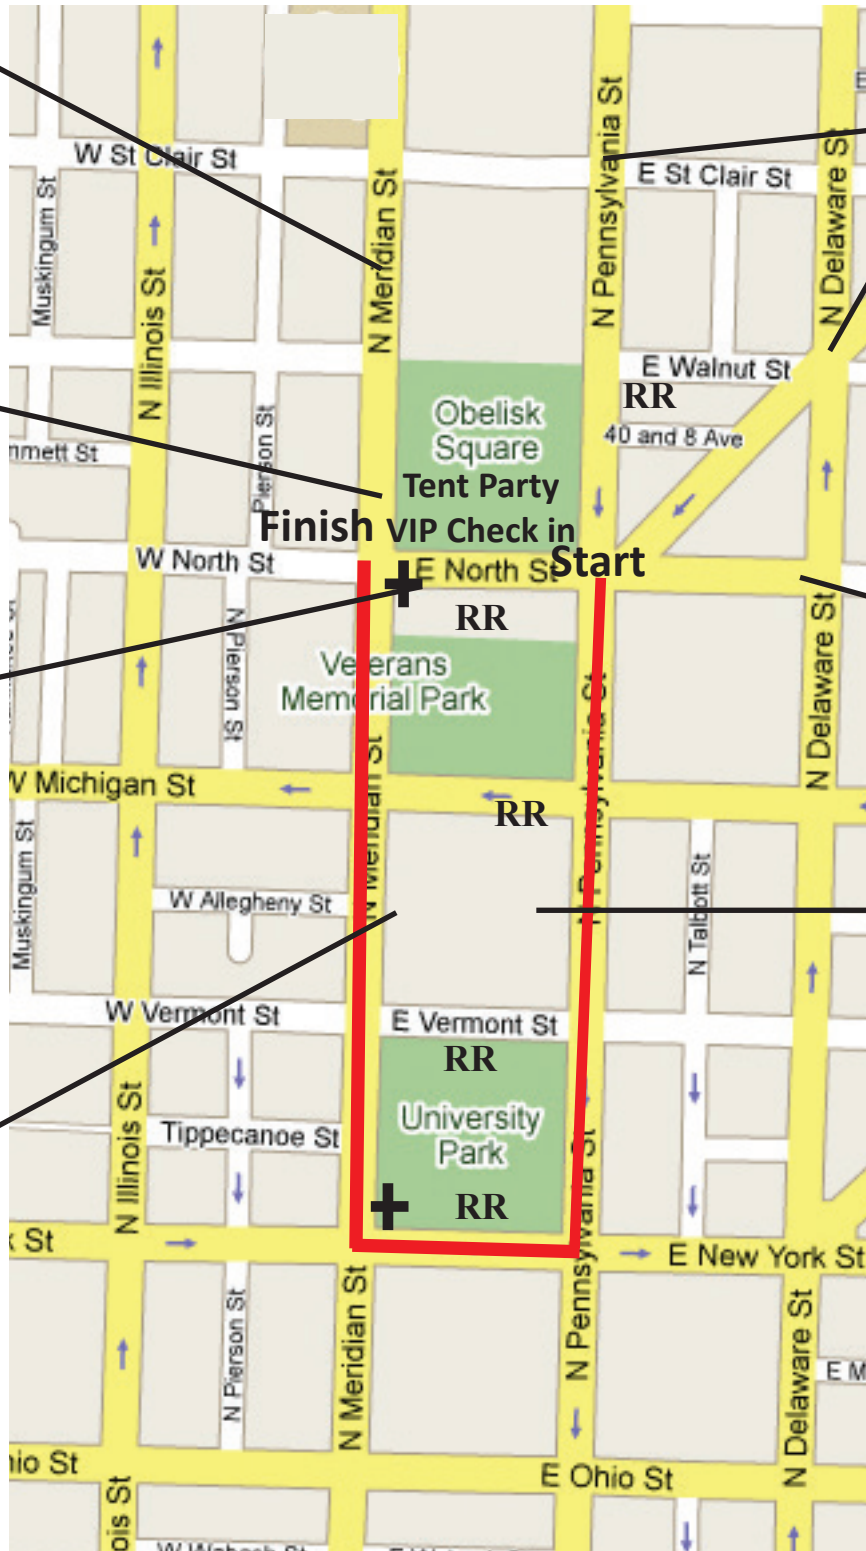

43rd Annual St. Patrick's Day Parade Presented by the Hoosier Lottery

March 14, 2025 @ 11:30am

Marshalling
Is where we stage units. Streets close in this section at 10am. Div 1,2,3,4 will enter at St. Clair and Penn. Unless instructed otherwise. Div 1A enters at Delaware and Ft. Wayne. VIP cars enter at North and Meridian.

Bus Parking
Meridian from North Street to 9th Street

De-Marshalling
Marshals will direct to North on Meridian or west on North Street

VIP Entrance
VIP cars will return to North Street.

Announcer Stage #2

Pull to the Right curb during an Emergency

Float ONLY entrance
Hoosier Lottery
CREA
Van Rooy
IBEW 481
@Delaware/North

Announcer's Stage #1

Medical - IFD EMT Cart teams will be riding along route. Two IEMS Ambulances are located on-site. Dial 911 for emergency.

⊕ Red Cross First Aid Locations

RR Restrooms