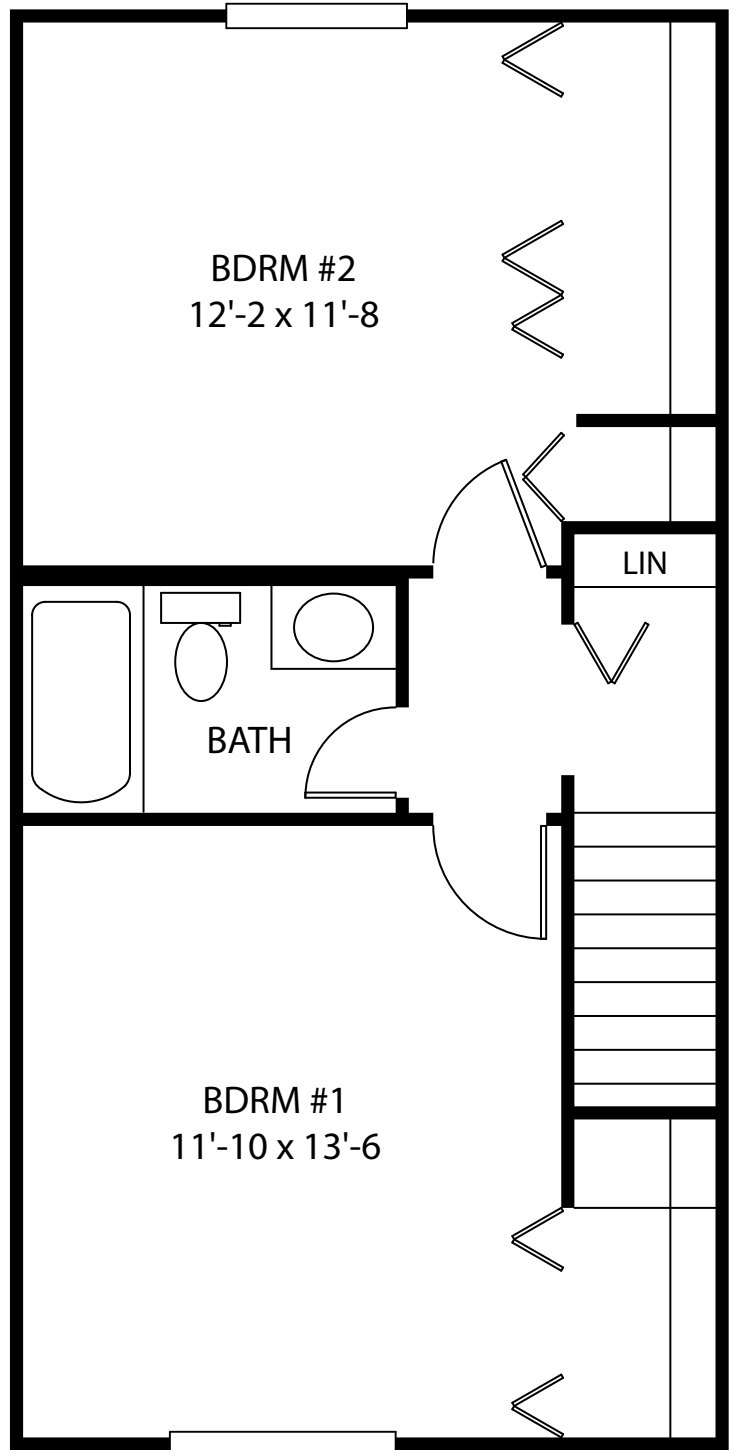

FIRST FLOOR

SECOND FLOOR

TWO BEDROOM TOWNHOUSE w/ LAUNDRY

961 SQ. FT.