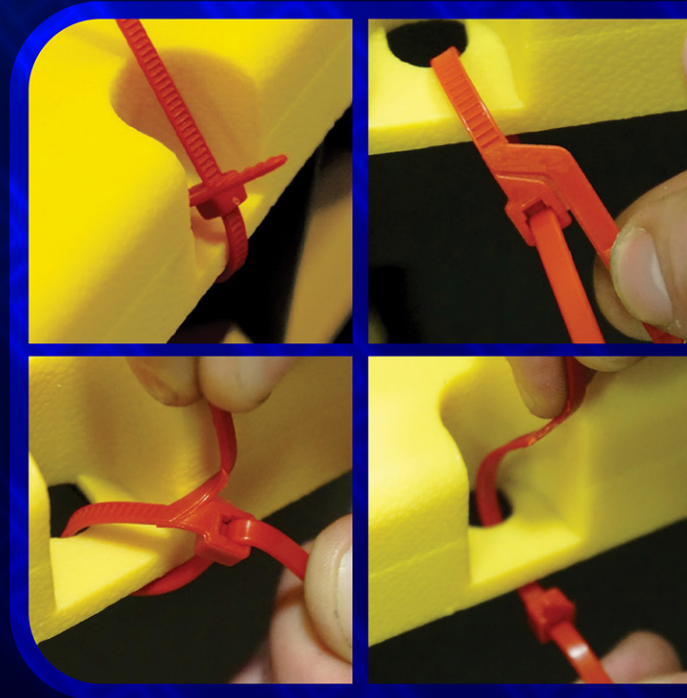

pull down on tear-off
tab for easy and safe
removal of cable tie

TEL 888-603-1233 EMAIL sales@cabletieexpress.com

cabletieexpress.com

Pegasus
SUPPLY GROUP